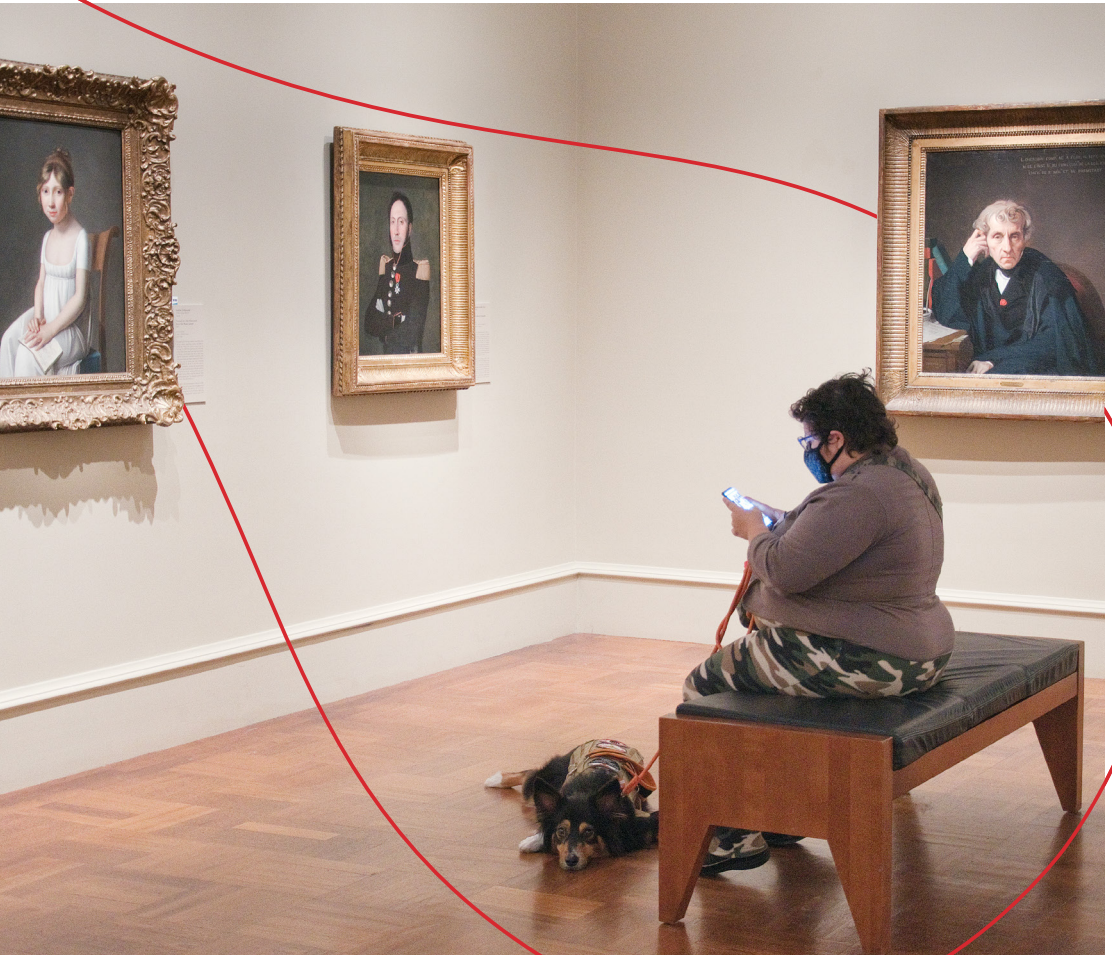

Accessibility Guide

The Cincinnati Art Museum strives for inclusivity by increasing accessibility to its collection, programming, and resources. The museum seeks to eliminate barriers by accommodating the individual needs of all visitors.

Use this guide as a supplement to the general visitor guide to help find sensory friendly spaces throughout the museum. This guide is useful if you need large print or to find seating areas, quiet spaces or naturally lit areas of the museum.

Visit the Visitor Services desk if you need to borrow sensory headphones or fidgets. Additional accessibility tools are available at this desk, including wheelchairs and strollers.

Visit cincinnatiartmuseum.org/access to learn about programs for people who have disabilities.